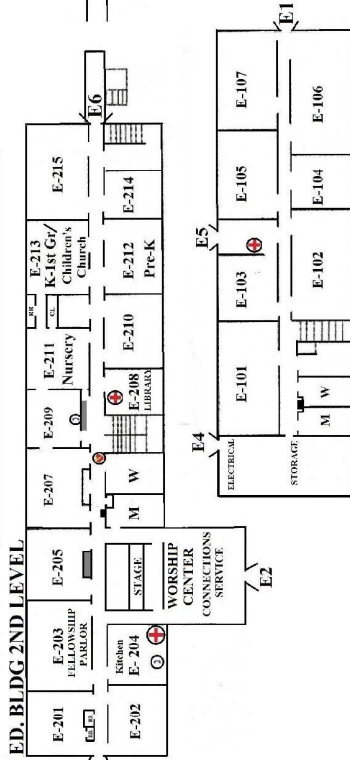

First United Methodist Church  
 100 Mt. Salus Rd  
 Clinton, MS 39056  
 601-924-6671  
 www.fumccinton.org

- ⊕ = First Aid Kit
- ⊕ = Men's Restroom
- ⊕ = Women's Restroom
- ⊕ = AED
- ⊕ = Water Fountain
- ⊕ = Phone (Dial 9)

Parking Lot

Parking Lot

Map revised 5/18/2019

-----Mt. Salus Rd-----Mt. Salus Rd-----Mt. Salus Rd-----Stonegate Dr.-----Stonegate Dr.-----Stonegate Dr.-----

-----US 80-----US 80-----US 80-----US 80-----