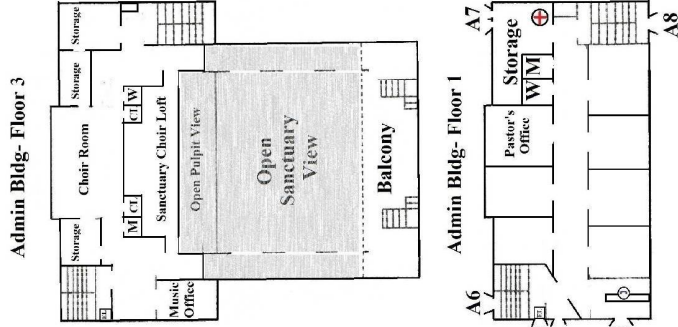

Parking Lot

Map revised 5/18/2019

-----Mt. Salus Rd-----Mt. Salus Rd-----Mt. Salus Rd-----Stonegate Dr.-----Stonegate Dr.-----Stonegate Dr.-----

-----US 80-----US 80-----US 80-----US 80-----