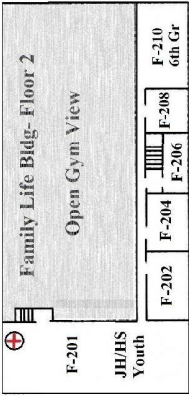

First United Methodist Church  
 100 Mt. Salus Rd  
 Clinton, MS 39056  
 601-924-6671  
 www.fumccinton.org

- ⊕ = First Aid Kit
- ⊕ = Men's Restroom
- ⊕ = Women's Restroom
- ⊕ = AED
- ⊕ = Water Fountain
- ⊕ = Phone (Dial 9)