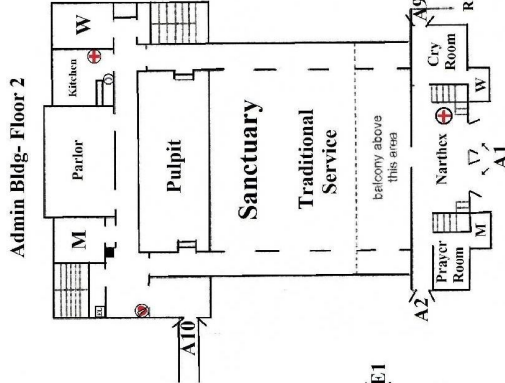

Parking Lot

Map revised 5/18/2019

-----Mt. Salus Rd-----Mt. Salus Rd-----Mt. Salus Rd-----Stonegate Dr.-----Stonegate Dr.-----Stonegate Dr.-----

-----US 80-----US 80-----US 80-----US 80-----