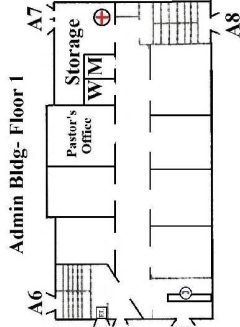

Parking Lot

Map revised 5/18/2019

-----Mt. Salus Rd-----Mt. Salus Rd-----Mt. Salus Rd-----Stonegate Dr.-----Stonegate Dr.-----Stonegate Dr.-----

-----US 80-----US 80-----US 80-----US 80-----