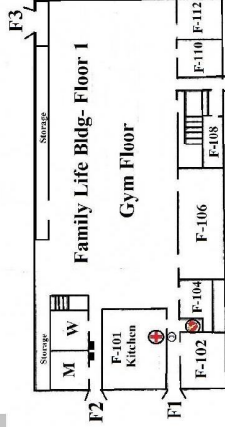

First United Methodist Church  
 100 Mt. Salus Rd  
 Clinton, MS 39056  
 601-924-6671  
 www.fumccinton.org

- ⊕ = First Aid Kit
- ⊕ = Men's Restroom
- ⊕ = Women's Restroom
- ⊕ = AED
- ⊕ = Water Fountain
- ⊕ = Phone (Dial 9)